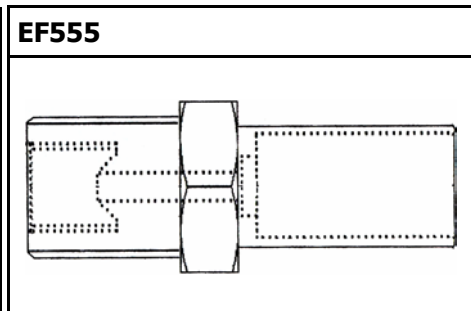

Brake Hose Fittings.

Fitting No.	Fitting Type	Thread/Hole
EF555	Type 8	10 x 1 / 16 x 1.5
EF1151	Type 5	3/8" x 24
EF1152	Type 9	12.2mm
EF1154	Type 10	Centre Fitting
EF1156	Type 10	10.2mm
EF1160	Type 10	10.2mm
EF1161	Type 10	10.2mm
EF1165	Type 10	10.5mm
EF1166	Type 13	10.2mm
EF1168	Type 13	10.2mm
EF1170	Type 10	10.2mm
EF1172	Type 10	10 x 1mm
EF1177	Type 10	12 x 1mm