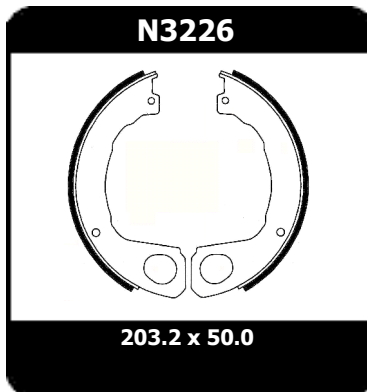

New Product Releases

Product Manual
Latest Release No.46

HANDBRAKE SHOES

MERCEDES

Vito

638 Series	99 - 03	REAR		N3028

SUBARU

Impreza & WRX

Non-Sti	02 - 07	REAR	170.0 x 30.0	N3227

Outback

MY03	03 - 07	REAR	170.0 x 30.0	N3227

PROTEX DISC PADS

DODGE

Ram

2500 2WD & 4WD	03 on	FRONT		CDB3159M