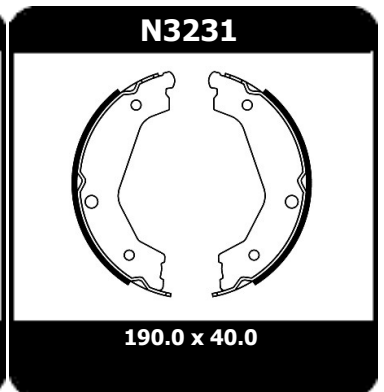

New Product Releases

Product Manual
Latest Release No.46

HANDBRAKE SHOES

MERCEDES

Vito

638 Series	99 - 03	REAR		N3028

SUBARU

Impreza & WRX

Non-Sti	02 - 07	REAR	170.0 x 30.0	N3227

Outback

MY03	03 - 07	REAR	170.0 x 30.0	N3227

PROTEX DISC PADS

DODGE

Ram

2500 2WD & 4WD	03 on	FRONT		CDB3159M