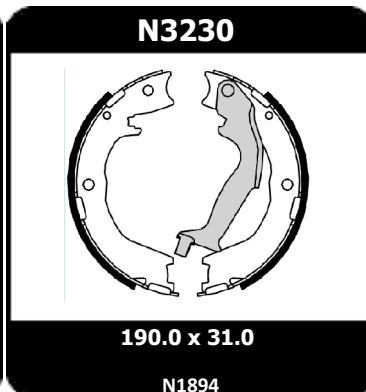

New Product Releases

Product Manual
Latest Release No.46

HANDBRAKE SHOES

MERCEDES

Vito

638 Series	99 - 03	REAR		N3028

SUBARU

Impreza & WRX

Non-Sti	02 - 07	REAR	170.0 x 30.0	N3227

Outback

MY03	03 - 07	REAR	170.0 x 30.0	N3227

PROTEX DISC PADS

DODGE

Ram

2500 2WD & 4WD	03 on	FRONT		CDB3159M