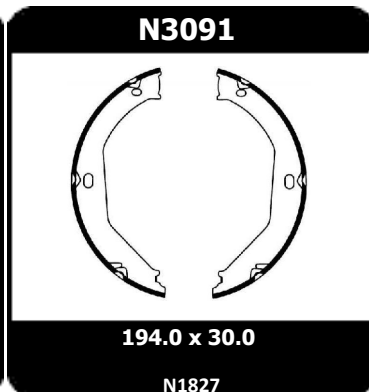

New Product Releases

Product Manual
Latest Release No.46

HANDBRAKE SHOES

MERCEDES

Vito

638 Series	99 - 03	REAR		N3028

SUBARU

Impreza & WRX

Non-Sti	02 - 07	REAR	170.0 x 30.0	N3227

Outback

MY03	03 - 07	REAR	170.0 x 30.0	N3227

PROTEX DISC PADS

DODGE

Ram

2500 2WD & 4WD	03 on	FRONT		CDB3159M