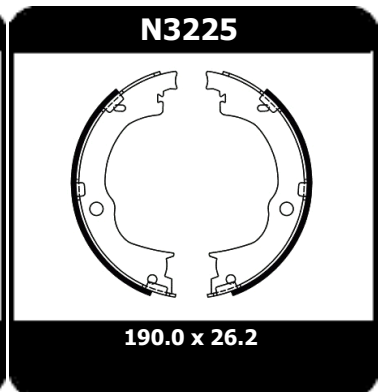

New Product Releases

Product Manual
Latest Release No.46

HANDBRAKE SHOES

MERCEDES

Vito

638 Series	99 - 03	REAR		N3028

SUBARU

Impreza & WRX

Non-Sti	02 - 07	REAR	170.0 x 30.0	N3227

Outback

MY03	03 - 07	REAR	170.0 x 30.0	N3227

PROTEX DISC PADS

DODGE

Ram

2500 2WD & 4WD	03 on	FRONT		CDB3159M