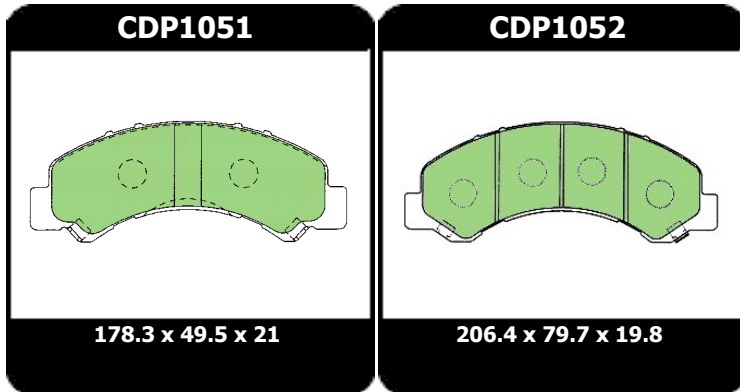

220.2 x 63.3 x 18.3
220.2 x 63.3 x 18.3

CDB3160M

165.1 x 65.1 x 18

New Product Releases

Product Manual
Latest Release No.46

PROTEX DISC PADS

TRW DISC PADS

AUDI