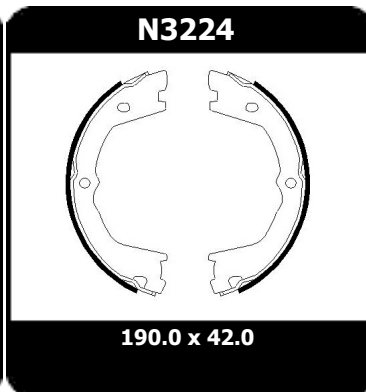

New Product Releases

Product Manual
Latest Release No.46

HANDBRAKE SHOES

MERCEDES

Vito

638 Series	99 - 03	REAR		N3028

SUBARU

Impreza & WRX

Non-Sti	02 - 07	REAR	170.0 x 30.0	N3227

Outback

MY03	03 - 07	REAR	170.0 x 30.0	N3227

PROTEX DISC PADS

DODGE

Ram

2500 2WD & 4WD	03 on	FRONT		CDB3159M