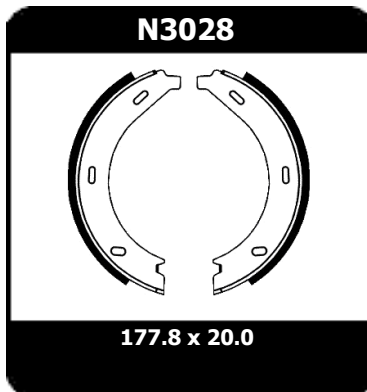

New Product Releases

Product Manual
Latest Release No.46

HANDBRAKE SHOES

MERCEDES

Vito

638 Series	99 - 03	REAR		N3028

SUBARU

Impreza & WRX

Non-Sti	02 - 07	REAR	170.0 x 30.0	N3227

Outback

MY03	03 - 07	REAR	170.0 x 30.0	N3227

PROTEX DISC PADS

DODGE

Ram

2500 2WD & 4WD	03 on	FRONT		CDB3159M