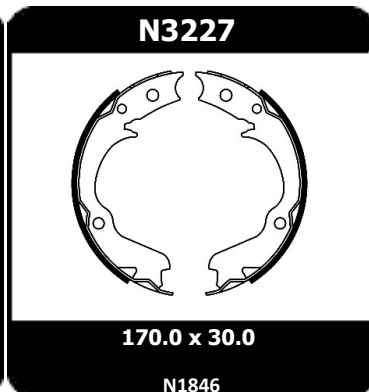

New Product Releases

Product Manual
Latest Release No.46

HANDBRAKE SHOES

MERCEDES

Vito

638 Series	99 - 03	REAR		N3028

SUBARU

Impreza & WRX

Non-Sti	02 - 07	REAR	170.0 x 30.0	N3227

Outback

MY03	03 - 07	REAR	170.0 x 30.0	N3227

PROTEX DISC PADS

DODGE

Ram

2500 2WD & 4WD	03 on	FRONT		CDB3159M