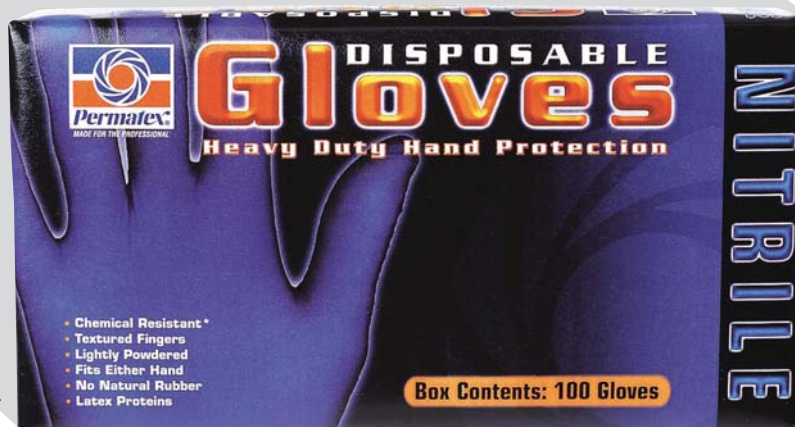

- Textured Fingers
- Lightly Powdered
- Fits Either Hand
- Beaded Cuff
- All Purpose
- One Size Fits all
- **Box of 100 Part No: 09183**
- **Box of 50 Part No 09193**

- Chemical Resistant
- No Natural Rubber
- Latex Proteins
- **Box of 50 Part No: 09194**